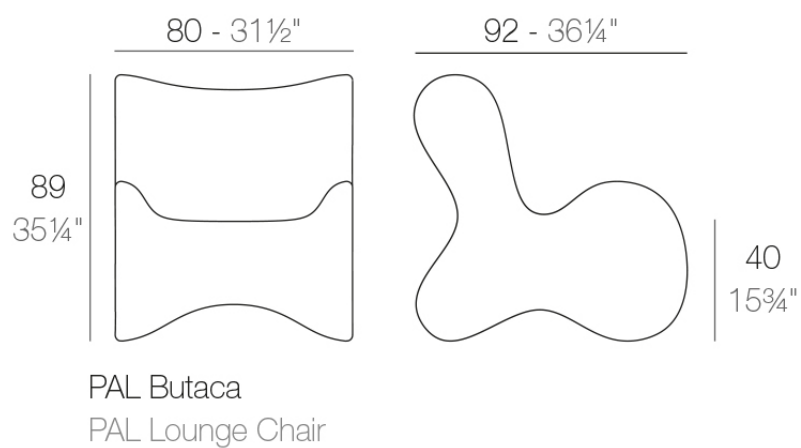

Info

Description

Made of polyethylene resin by rotational moulding. 100% Recyclable. Item suitable for indoor and outdoor use. Available in different finishes.

Weight: 20 Kg

Finishes

finishes

BASIC

Ref. 51001