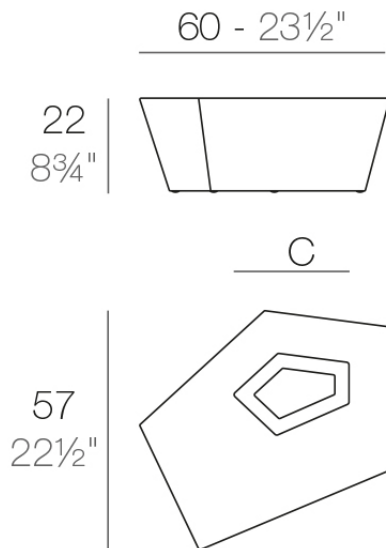

Info

Description

Made of polyethylene resin by rotational moulding. 100% Recyclable. Item suitable for indoor and outdoor use. Available in different finishes.

Weight: 4.5 Kg

FAZ Mesa Tumbona
FAZ Sun Chaise Table

C = 27 x 12 cm
C = 10 $\frac{3}{4}$ " x 4 $\frac{3}{4}$ "