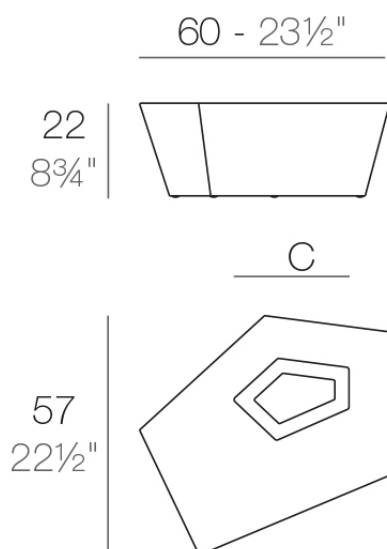

Info

Description

Made of polyethylene resin by rotational moulding. 100% Recyclable. Item suitable for indoor and outdoor use. Available in different finishes.

Weight: 4.5 Kg

FAZ Mesa Tumbona
FAZ Sun Chaise Table