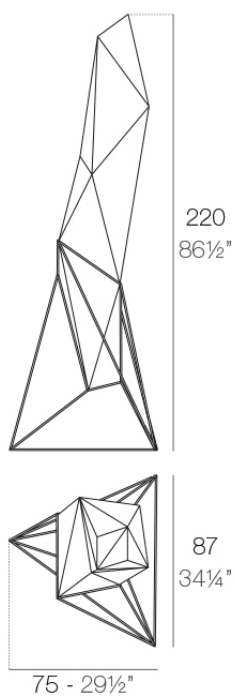

Products / Lamps / Faz Lamp

Faz lamp

by Ramón Esteve

Faz is a modular collection of outdoor furniture and planters designed by Ramón Esteve for Vondom. He is the architect of harmony, serenity, timelessness and universality, and he has created mineral and emphatic shapes that make Faz a design that contextualizes with homes and installations. An ambience, encircling as a result of the blissful combination of the material and lighting, so that the sole sensation would be its fusion.

Info

Description

Made of polyethylene resin by rotational moulding. 100% Recyclable. Item suitable for indoor and outdoor use. Available in different finishes.

Weight: 17.51 Kg

FAZ Lámpara
FAZ Lamp

Finishes