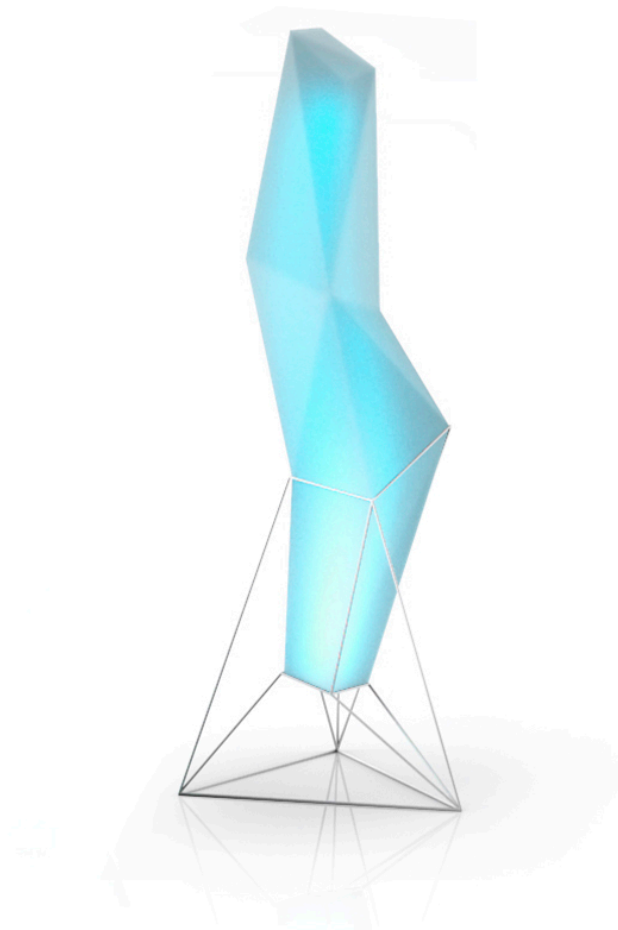

Products / Lamps / Faz Lamp

Faz lamp

by Ramón Esteve

Faz is a modular collection of outdoor furniture and planters designed by Ramón Esteve for Vondom. He is the architect of harmony, serenity, timelessness and universality, and he has created mineral and emphatic shapes that make Faz a design that contextualizes with homes and installations. An ambience, encircling as a result of the blissful combination of the material and lighting, so that the sole sensation would be its fusion.

Info

Description

Made of polyethylene resin by rotational moulding. 100% Recyclable. Item suitable for indoor and outdoor use. Available in different finishes.

Weight: 17.51 Kg

FAZ Lámpara
FAZ Lamp

Finishes

lighting

LIGHT

Ref. 54018W

ice

White internally lit unit with LED technology. Available only in matte ice white finish.

RGBW LED

Ref. 54018L

ice