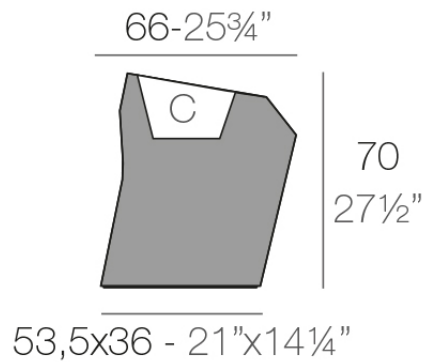

## Faz planter 66x55x70

by Ramón Esteve

Vondom's Faz collection, designed by Ramón Esteve, is one of the firm's most iconic collections. It stands out for its modular design and sophistication, representing harmony, serenity and timelessness through mineral and emphatic shapes. Faz transforms environments with its unique combination of material and light, creating an enveloping and exclusive atmosphere.

### Description

Made of polyethylene resin by rotational moulding. 100% Recyclable. Item suitable for indoor and outdoor use. Available in different finishes.

Weight: 8 Kg

FAZ Macetero medio C = 21 L

FAZ Medium planter C = 5<sup>1</sup>/<sub>2</sub> gal