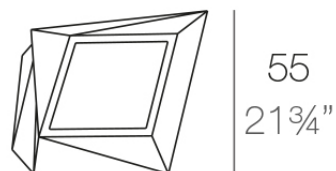

## Faz planter 66x55x70

by Ramón Esteve

Vondom's Faz collection, designed by Ramón Esteve, is one of the firm's most iconic collections. It stands out for its modular design and sophistication, representing harmony, serenity and timelessness through mineral and emphatic shapes. Faz transforms environments with its unique combination of material and light, creating an enveloping and exclusive atmosphere.

### Description

Made of polyethylene resin by rotational moulding. 100% Recyclable. Item suitable for indoor and outdoor use. Available in different finishes.

Weight: 8 Kg

FAZ Macetero medio C = 21 L

FAZ Medium planter C = 5<sup>1</sup>/<sub>2</sub> gal