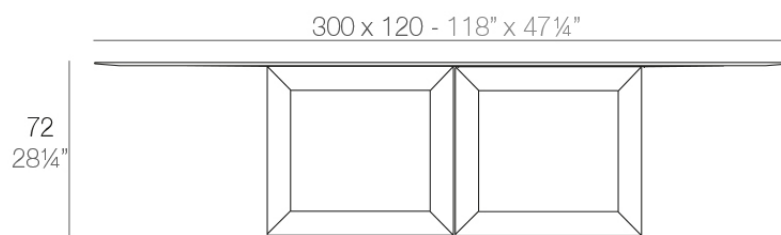

Info

Description

Made of polyethylene resin by rotational moulding. 100% Recyclable. Item suitable for indoor and outdoor use. Available with different finishes and options.

Weight: 99.3 Kg

VELA Mesa XL
VELA Table XL