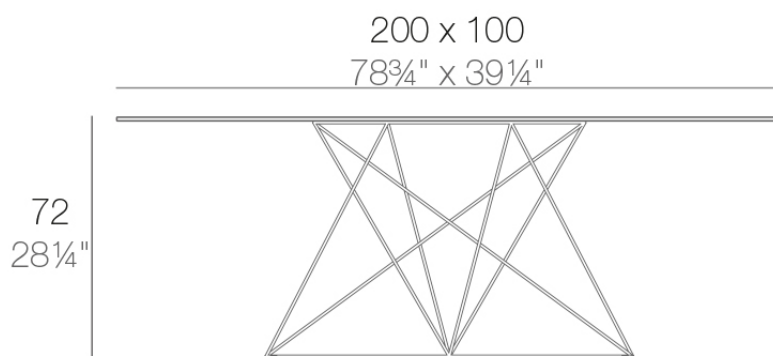

Faz table stainless 200x100x72

by Ramón Esteve

Faz is a modular collection of outdoor furniture and planters designed by Ramón Esteve for Vondom. He is the architect of harmony, serenity, timelessness and universality, and he has created mineral and emphatic shapes that make Faz a design that contextualizes with homes and installations. An ambience, encircling as a result of the blissful combination of the material and lighting, so that the sole sensation would be its fusion.

Info

Description

Stainless steel legs with lacquer in a colour to match the tabletop. Tabletop is available in HPL or Full White (white only).

Weight: 49.08 Kg

FAZ Mesa Inox 200 x 100
FAZ Dinning Table Stainless Base 78³/₄"x39¹/₄"

red

SOLID CORE

tableros

HPL

Ref. VVAR00622

black(black edge)

ecru(black edge)

white(black edge)