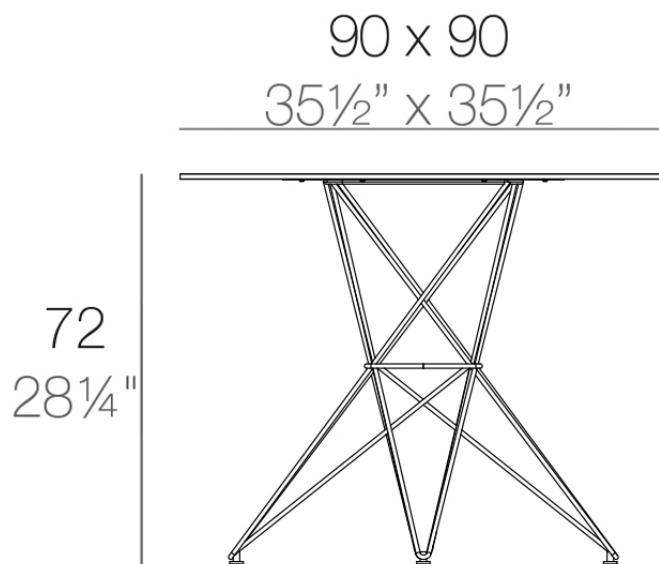

# Faz table stainless base 90x90x72

by Ramón Esteve

Faz is a modular collection of outdoor furniture and planters designed by Ramón Esteve for Vondom. He is the architect of harmony, serenity, timelessness and universality, and he has created mineral and emphatic shapes that make Faz a design that contextualizes with homes and installations. An ambience, encircling as a result of the blissful combination of the material and lighting, so that the sole sensation would be its fusion.

## Description

Made of polyethylene resin by rotational moulding. 100% Recyclable. Item suitable for indoor and outdoor use. Available in different finishes.

Weight: 15 Kg

FAZ Mesa Inox 90x90  
FAZ Dining Table  
Stainless Base 35½"