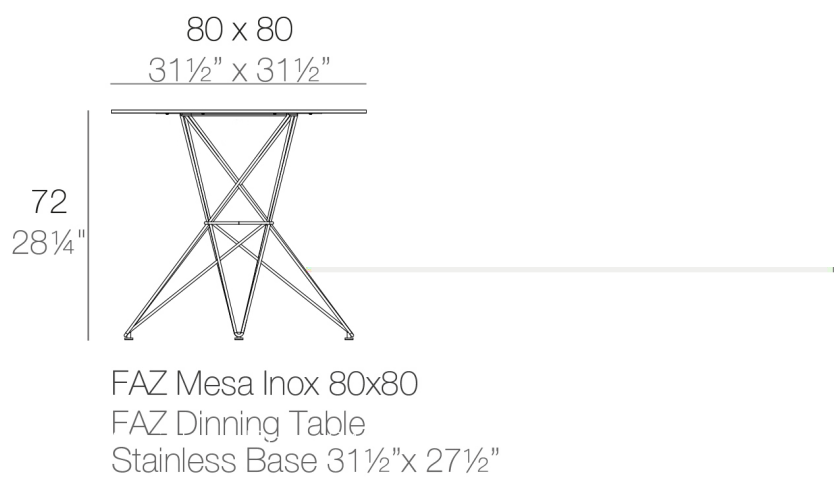

Faz table stainless base 80x80

by Ramón Esteve

Faz is a modular collection of outdoor furniture and planters designed by Ramón Esteve for Vondom. He is the architect of harmony, serenity, timelessness and universality, and he has created mineral and emphatic shapes that make Faz a design that contextualizes with homes and installations. An ambience, encircling as a result of the blissful combination of the material and lighting, so that the sole sensation would be its fusion.

Info

Description

Made of polyethylene resin by rotational moulding. 100% Recyclable. Item suitable for indoor and outdoor use. Available in different finishes.

Weight: 11.2 Kg

Finishes

tabletops

Solid Core
Ref. 54106CB

white

black

SOLID CORE

HPL
Ref. 54106C

white

black

HPL black edge

tableros