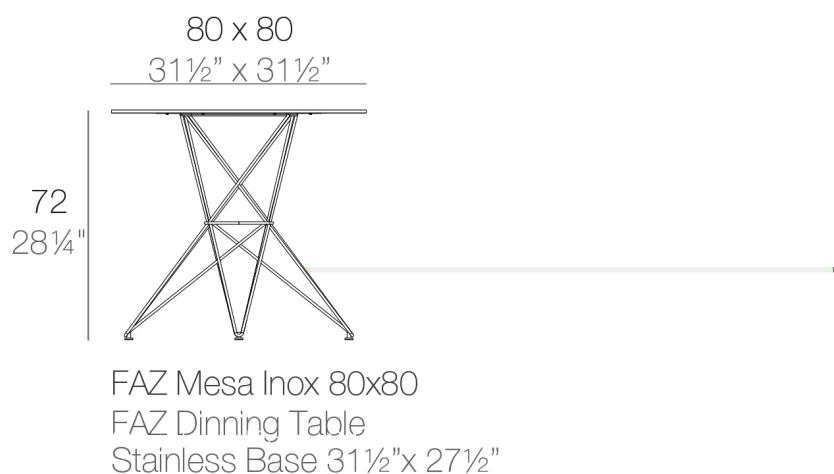

Faz table stainless base 80x80

by Ramón Esteve

Faz is a modular collection of outdoor furniture and planters designed by Ramón Esteve for Vondom. He is the architect of harmony, serenity, timelessness and universality, and he has created mineral and emphatic shapes that make Faz a design that contextualizes with homes and installations. An ambience, encircling as a result of the blissful combination of the material and lighting, so that the sole sensation would be its fusion.

Info

Description

Made of polyethylene resin by rotational moulding. 100% Recyclable. Item suitable for indoor and outdoor use. Available in different finishes.

Weight: 11.2 Kg

Finishes

finishes

BASIC

Ref. 54106CB