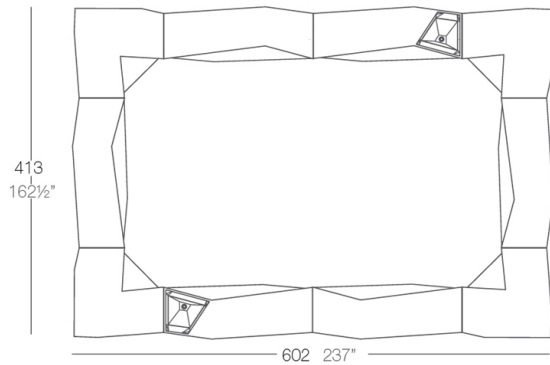

4 X 54113
2 X 54114
4 X 54112