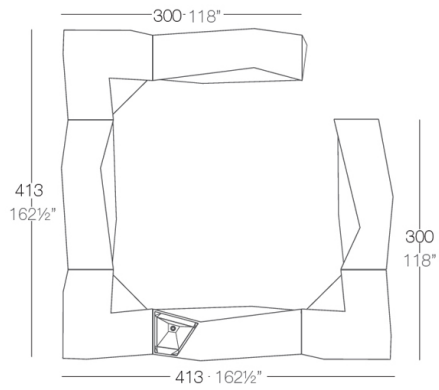

Info

Description

Made of polyethylene resin by rotational moulding. 100% Recyclable. Item suitable for indoor and outdoor use. Available in different finishes.

Weight: 54.09 Kg

Combinations

2 X 54113
1 X 54114
3 X 54112
1 X 54111