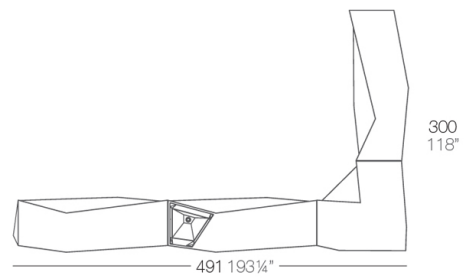

Info

Description

Made of polyethylene resin by rotational moulding. 100% Recyclable. Item suitable for indoor and outdoor use. Available in different finishes.

Weight: 54.09 Kg

Combinations

2 X 54113
1 X 54114
3 X 54112
1 X 54111