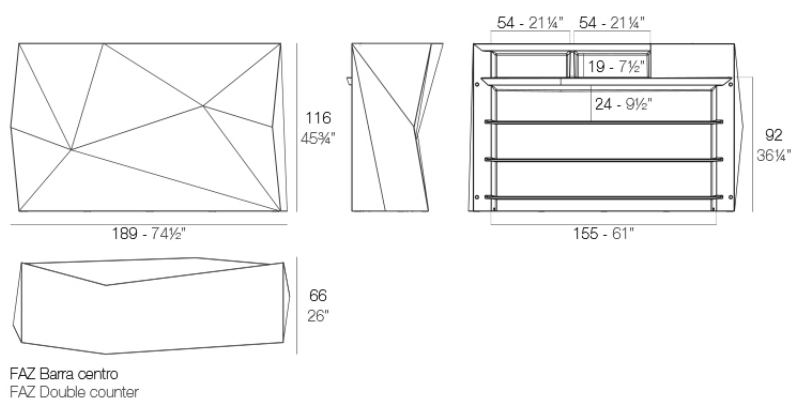

Info

Description

Made of polyethylene resin by rotational moulding. 100% Recyclable. Item suitable for indoor and outdoor use. Available in different finishes.

Weight: 54.09 Kg

Combinations

2 X 54113
1 X 54114
3 X 54112
1 X 54111