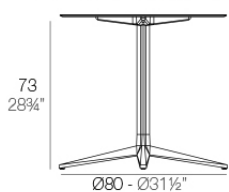

Products / Dining Tables / Faz Table Base ø80x73h

Faz table base ø80x73h

by Ramón Esteve

Faz is a modular collection of outdoor furniture and planters designed by Ramón Esteve for Vondom. He is the architect of harmony, serenity, timelessness and universality, and he has created mineral and emphatic shapes that make Faz a design that contextualizes with homes and installations. An ambience, encircling as a result of the blissful combination of the material and lighting, so that the sole sensation would be its fusion.

Info

Description

Weight: 5.87 Kg

BASE 4 LEGS - BASE 4 PATAS

fixed top / fijo ref: 54141

fixed for glass / fijo para vidrio ref: 54141V

FAZ BASE MESA Ø80 H73
FAZ TABLE BASE Ø31½" H28¾"

TABLE TOPS OPTIONS - OPCIONES SOBRES

Ø79 cm Ø31"	69 x 69 cm 27¼" x 27¼"
Ø89 cm Ø35"	79 x 79 cm 31" x 31"
Ø100 cm Ø39¼"	89 x 89 cm 35" x 35"

Finishes

finishes

Fixed

Ref. 54141

mostaza

white

black