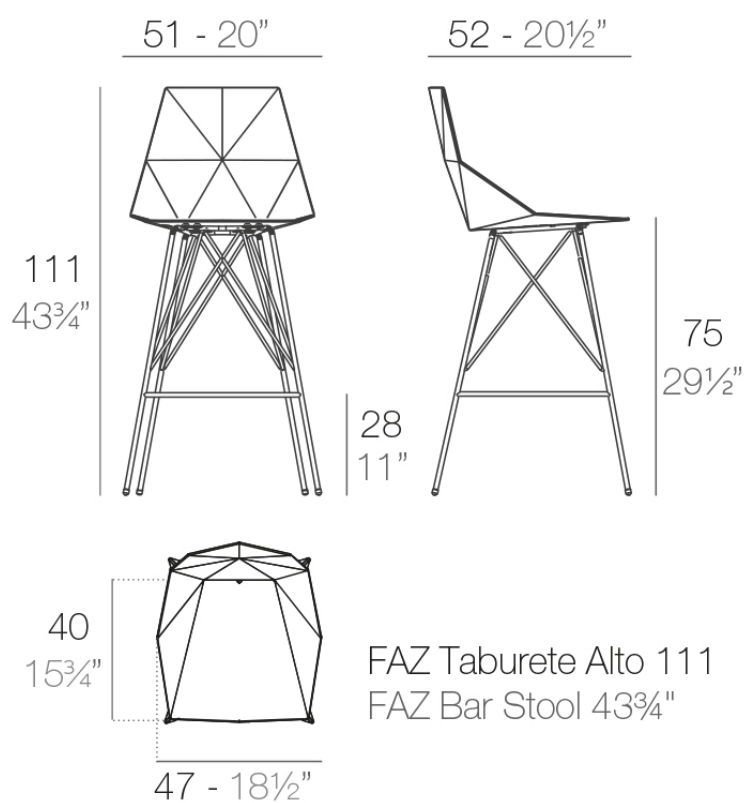

Products / Stools & Ottomans / Faz Bar Stool 50x51x111cm

Faz bar stool 50x51x111cm

by Ramón Esteve

Faz is a modular collection of outdoor furniture and planters designed by Ramón Esteve for Vondom. He is the architect of harmony, serenity, timelessness and universality, and he has created mineral and emphatic shapes that make Faz a design that contextualizes with homes and installations. An ambience, encircling as a result of the blissful combination of the material and lighting, so that the sole sensation would be its fusion.

Info

Description

Weight: 15.24 Kg

Finishes

finishes

BASIC PP
Ref. 54162

white

black