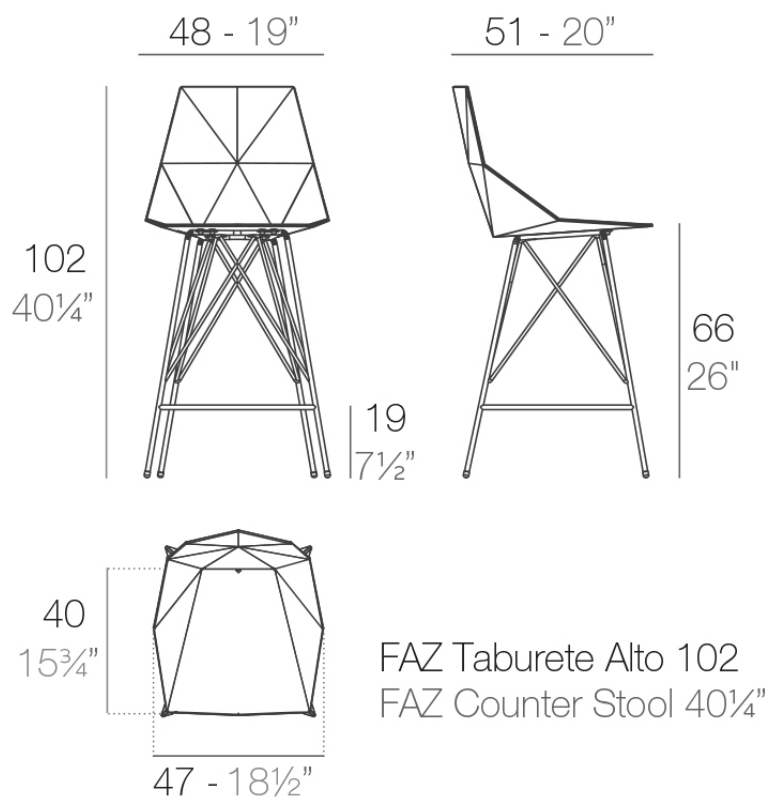

## Faz bar stool 50x51x102cm

by Ramón Esteve

Faz is a modular collection of outdoor furniture and planters designed by Ramón Esteve for Vondom. He is the architect of harmony, serenity, timelessness and universality, and he has created mineral and emphatic shapes that make Faz a design that contextualizes with homes and installations. An ambience, encircling as a result of the blissful combination of the material and lighting, so that the sole sensation would be its fusion.

### Description

Weight: 6.82 Kg