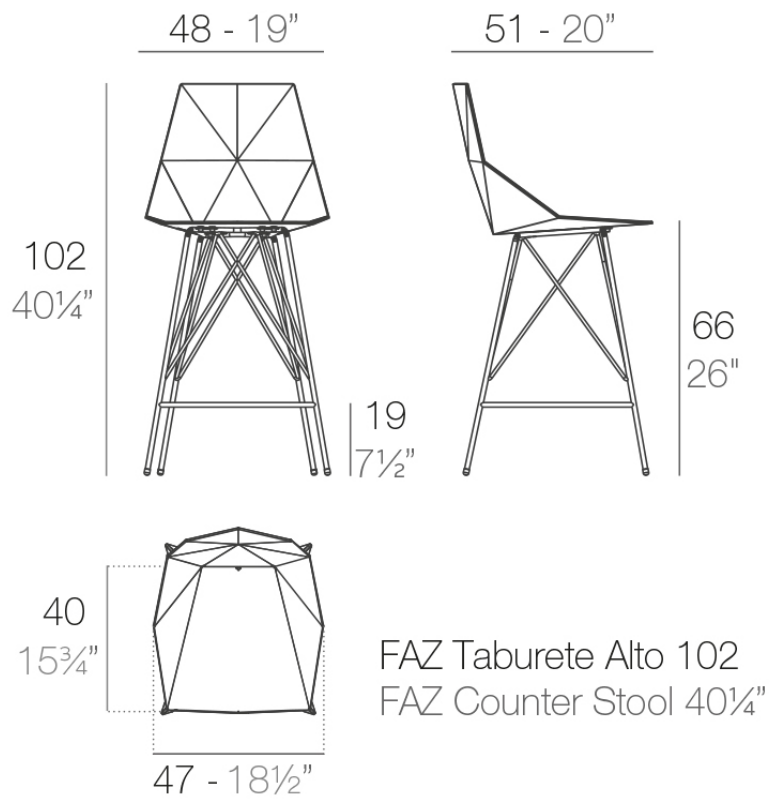

Products / Stools & Ottomans / Faz Bar Stool 50x51x102cm

# Faz bar stool 50x51x102cm

by Ramón Esteve

Faz is a modular collection of outdoor furniture and planters designed by Ramón Esteve for Vondom. He is the architect of harmony, serenity, timelessness and universality, and he has created mineral and emphatic shapes that make Faz a design that contextualizes with homes and installations. An ambience, encircling as a result of the blissful combination of the material and lighting, so that the sole sensation would be its fusion.

## Description

Weight: 6.82 Kg