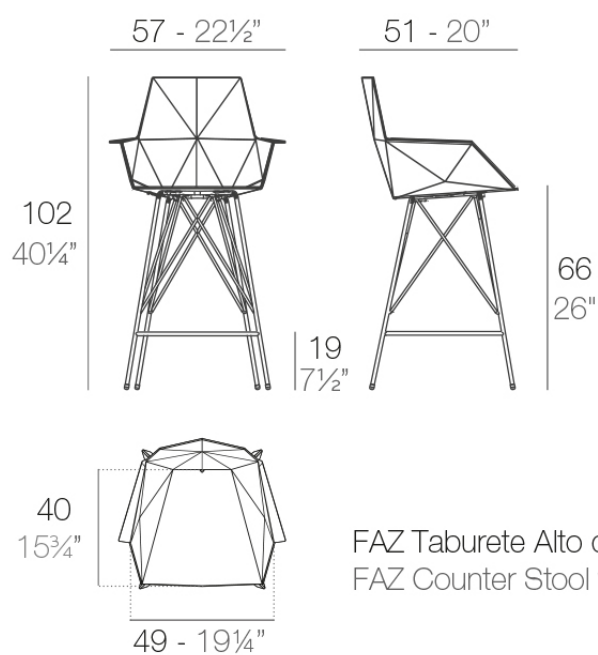

## Faz bar stool 57x51x102cm

by Ramón Esteve

Faz is a modular collection of outdoor furniture and planters designed by Ramón Esteve for Vondom. He is the architect of harmony, serenity, timelessness and universality, and he has created mineral and emphatic shapes that make Faz a design that contextualizes with homes and installations. An ambience, encircling as a result of the blissful combination of the material and lighting, so that the sole sensation would be its fusion.

### Description

Weight: 14.64 Kg

FAZ Taburete Alto con brazos 102  
FAZ Counter Stool with arms 40 1/4"