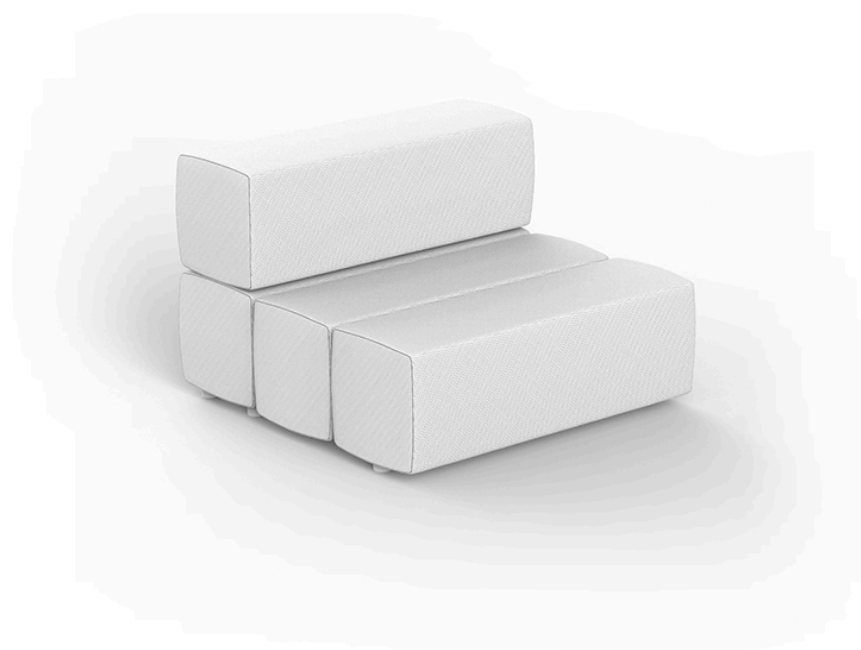

Tablet sectional sofa armless

by Ramón Esteve

The outdoor sofa Tablet collection, designed by Ramon Esteve for Vondom, links new technologies and flexibility to the versatility of a sectional composition, creating a program based on the duality, identity and integration. Its character blends with the space and adapts itself to it.

Info

Description

Modular type sofa, made from flexible polyurethane foam. Completely upholstered, with fabrics that are designed exclusively for outdoor use, but that still maintain the warmth and comfort of a fabric for indoor use.