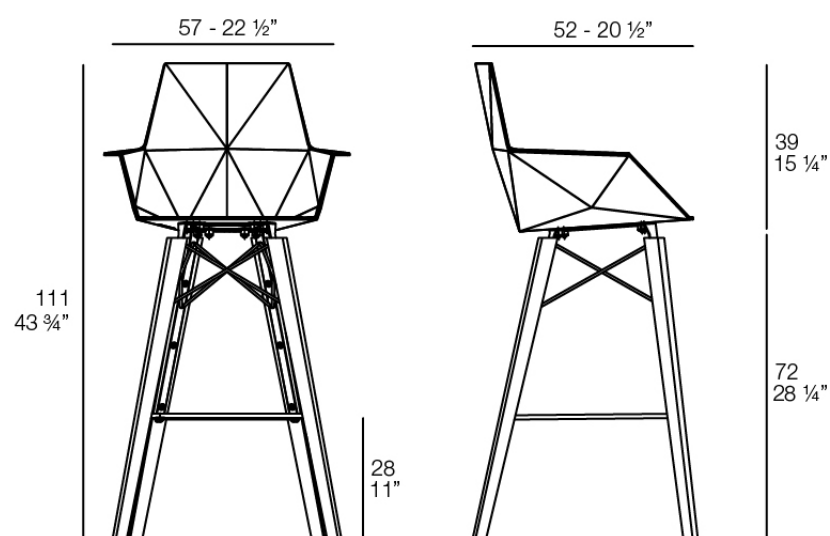

Faz wood bar stool with arms

by Ramón Esteve

Faz is a modular collection of outdoor furniture and planters designed by Ramón Esteve for Vondom. He is the architect of harmony, serenity, timelessness and universality, and he has created mineral and emphatic shapes that make Faz a design that contextualizes with homes and installations. An ambience, encircling as a result of the blissful combination of the material and lighting, so that the sole sensation would be its fusion.

Info

Description

Weight: 7.58 Kg

FAZ WOOD Taburete con brazos 111cm
FAZ WOOD Bar Stool with arms 43 3/4"

Finishes

finishes

BASIC PP
Ref. 54302

white wood 2