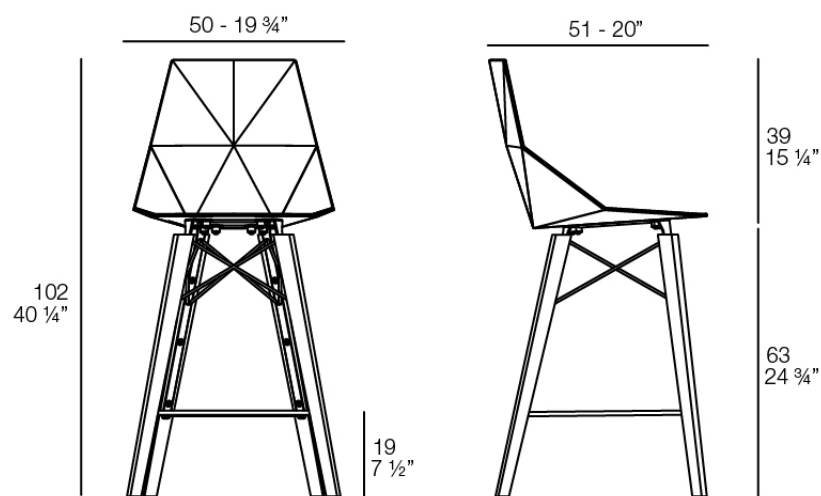

### Description

Weight: 6.7 Kg

FAZ WOOD Taburete 102cm  
FAZ WOOD Counter Stool 40 1/4"

## estructura

---

ALUMINIUM

Ref. VVAR02999

white

black

ecru