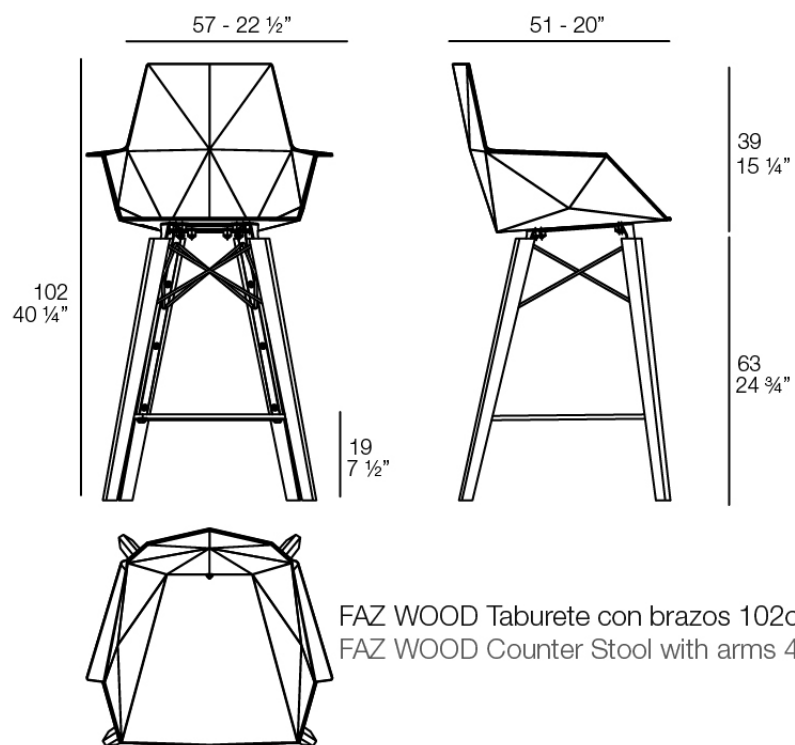

## Faz wood counter stool with arms

by Ramón Esteve

Vondom's Faz collection, designed by Ramón Esteve, is one of the firm's most iconic collections. It stands out for its modular design and sophistication, representing harmony, serenity and timelessness through mineral and emphatic shapes. Faz transforms environments with its unique combination of material and light, creating an enveloping and exclusive atmosphere.

### Description

Weight: 7.35 Kg

## estructura

---

ALUMINIUM

Ref. VVAR02999

white

black

ecru