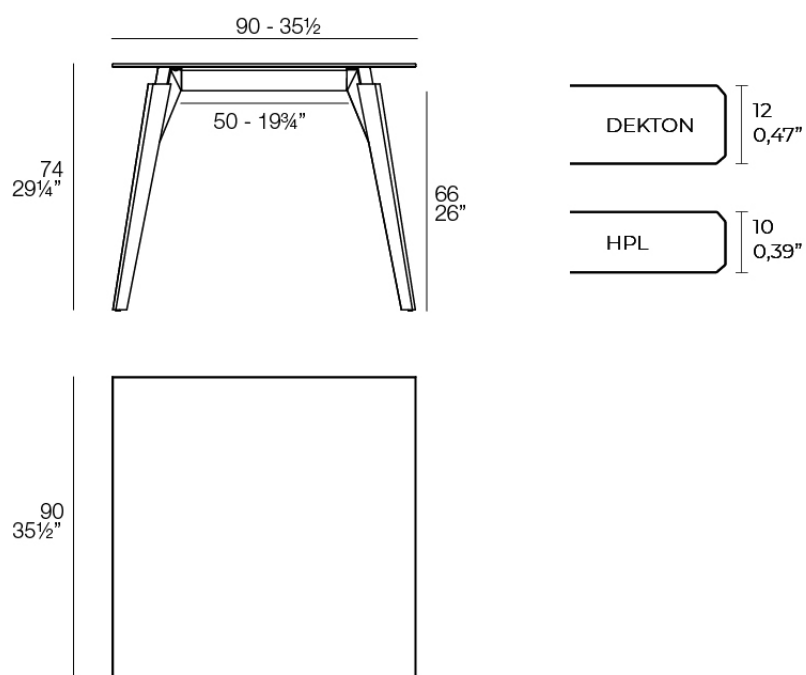

Faz wood lounge table 90x90x74

by Ramón Esteve

Faz is a modular collection of outdoor furniture and planters designed by Ramón Esteve for Vondom. He is the architect of harmony, serenity, timelessness and universality, and he has created mineral and emphatic shapes that make Faz a design that contextualizes with homes and installations. An ambience, encircling as a result of the blissful combination of the material and lighting, so that the sole sensation would be its fusion.

Info

Description

Weight: 25.29 Kg

FAZ WOOD Mesa Salón 90 x 90
FAZ WOOD Lounge Table 35 1/2" x 35 1/2"

Finishes

finishes

HPL

Ref. 54305

white wood 2

white wood 1

black

HPL black edge

Solid Core

Ref. 54305B

white wood 1

HPL solid core