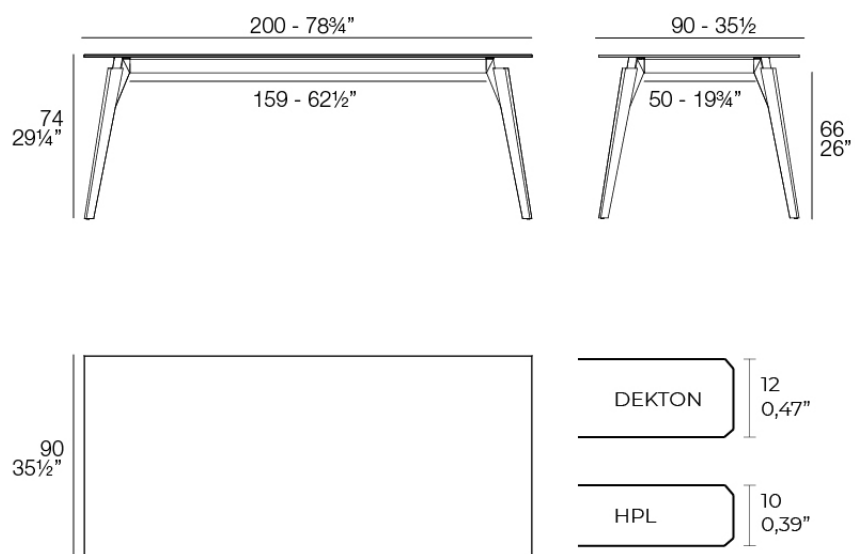

Products / Dining Tables / Faz Wood Lounge Table 200x90x74

Faz wood lounge table 200x90x74

by Ramón Esteve

Vondom's Faz collection, designed by Ramón Esteve, is one of the firm's most iconic collections. It stands out for its modular design and sophistication, representing harmony, serenity and timelessness through mineral and emphatic shapes. Faz transforms environments with its unique combination of material and light, creating an enveloping and exclusive atmosphere.

Info

Description

Weight: 42.8 Kg

FAZ WOOD Mesa Salón 200 x 90
FAZ WOOD Lounge Table 78 ¾" x 35 ½"

Finishes

tabletops

HPL

Ref. 54307