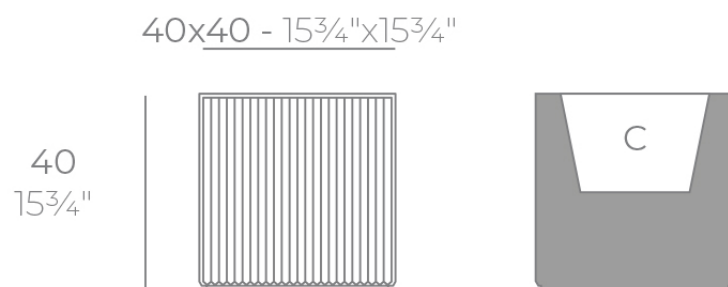

Gatsby prisma planter 40x40x40

by Ramón Esteve

The Gatsby collection, designed by Ramón Esteve, evokes the elegance and glamour of Art Deco, reminding us of the Roaring Twenties. Inspired by the bonanza, parties and excesses of that era, Gatsby combines intricate design with extraordinary simplicity, reflecting the American dream.

Info

Description

Weight: 5 Kg

GATSBY Cubo
GATSBY Cube
ref. 54427
C= 32x32x23 12¹/₂"x12¹/₂"x9"
18 L
4³/₄Gal

Finishes

finishes

BASIC

Ref. 54427A