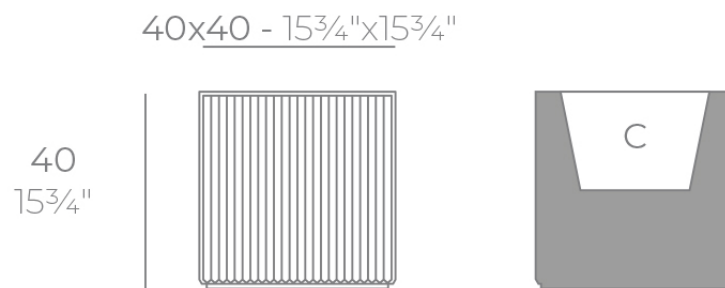

Products / Planters / Gatsby Prisma Planter 40x40x40

Gatsby prisma planter 40x40x40

by Ramón Esteve

The Gatsby collection, designed by Ramón Esteve, evokes the elegance and glamour of Art Deco, reminding us of the Roaring Twenties. Inspired by the bonanza, parties and excesses of that era, Gatsby combines intricate design with extraordinary simplicity, reflecting the American dream.

Info

Description

Weight: 5 Kg

GATSBY Cubo
GATSBY Cube
ref. 54427
C= 32x32x23 12¹/₂"x12¹/₂"x9"
18 L
4³/₄Gal

Finishes

finishes

BASIC

Ref. 54427A