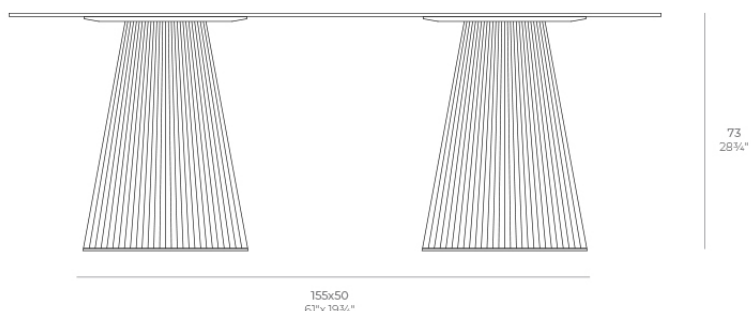

Gatsby doble_base ø50x73cm s50

by Ramón Esteve

The Gatsby collection, designed by Ramón Esteve, evokes the elegance and glamour of Art Deco, reminding us of the Roaring Twenties. Inspired by the bonanza, parties and excesses of that era, Gatsby combines intricate design with extraordinary simplicity, reflecting the American dream.

Info

Description

Weight: 12.6 Kg

GATSBY Mesa Doble Base Redonda 155x50cm S50
GATSBY Round Double Base Table 155x50cm S50
ref. 54466

TABLE TOP - SOBRE

200X100 cm
78 3/4"x 39 3/4"

Finishes

finishes