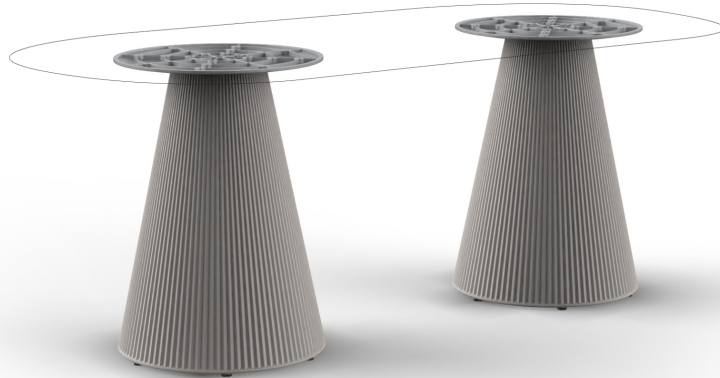

Products / Dining Tables / Gatsby Doble\_base ø50x73cm S50

# Gatsby doble\_base ø50x73cm s50

by Ramón Esteve

The Gatsby collection, designed by Ramón Esteve, evokes the elegance and glamour of Art Deco, reminding us of the Roaring Twenties. Inspired by the bonanza, parties and excesses of that era, Gatsby combines intricate design with extraordinary simplicity, reflecting the American dream.

## Description

Weight: 12.6 Kg

155x50  
61"x19 3/4"  
GATSBY Mesa Doble Base Redonda 155x50cm S50  
GATSBY Round Double Base Table 155x50cm S50  
ref. 54466

TABLE TOP - SOBRE

200x100 cm  
78 3/4"x 39 3/4"