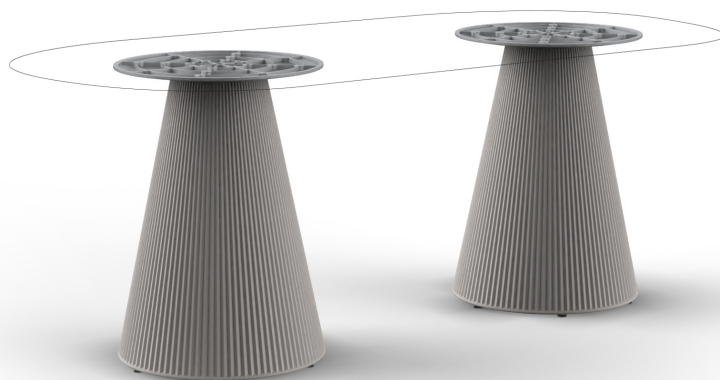

Gatsby doble_base ø50x73cm s50

by Ramón Esteve

The Gatsby collection, designed by Ramón Esteve, evokes the elegance and glamour of Art Deco, reminding us of the Roaring Twenties. Inspired by the bonanza, parties and excesses of that era, Gatsby combines intricate design with extraordinary simplicity, reflecting the American dream.

Info

Description

Weight: 12.6 Kg

GATSBY Mesa Doble Base Redonda 155x50cm S50
GATSBY Round Double Base Table 155x50cm S50
ref. 54466

TABLE TOP - SOBRE

200X100 cm
78 3/4"x 39 3/4"

Finishes

finishes

BASIC

Ref. 54466

notte blue

ice

crema

green

purjai red

orange

ecru

beige

Matt Polyethylene

Ambients