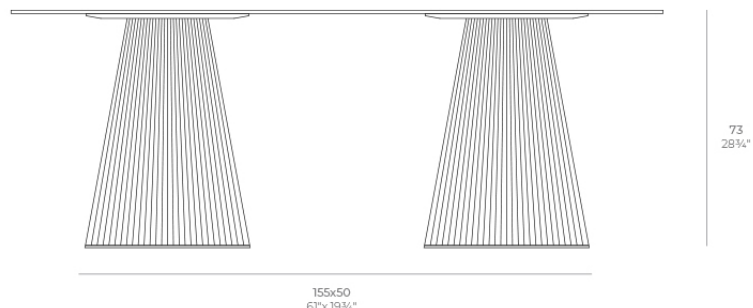

Products / Dining Tables / Gatsby Doble\_base ø50x73cm S50

# Gatsby doble\_base ø50x73cm s50

by Ramón Esteve

The Gatsby collection, designed by Ramón Esteve, evokes the elegance and glamour of Art Deco, reminding us of the Roaring Twenties. Inspired by the bonanza, parties and excesses of that era, Gatsby combines intricate design with extraordinary simplicity, reflecting the American dream.

## Description

Weight: 12.6 Kg

155x50  
61"x19 3/4"  
GATSBY Mesa Doble Base Redonda 155x50cm S50  
GATSBY Round Double Base Table 155x50cm S50  
ref. 54466

TABLE TOP - SOBRE

200x100 cm  
78 3/4"x 39 3/4"