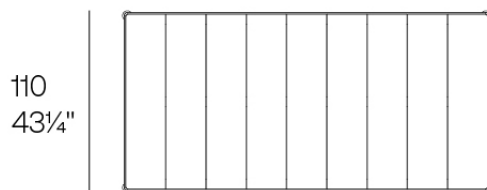

Info

Description

Weight: 68 Kg

HAMPTONS Mesa Comedor
HAMPTONS Dining Table

Finishes

finishes

HPL Solid Core Top
Ref. 54814

white