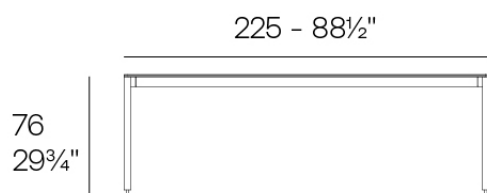

Info

Description

Weight: 68 Kg

HAMPTONS Mesa Comedor
HAMPTONS Dining Table

Finishes

finishes

HPL Solid Core Top
Ref. 54814

white