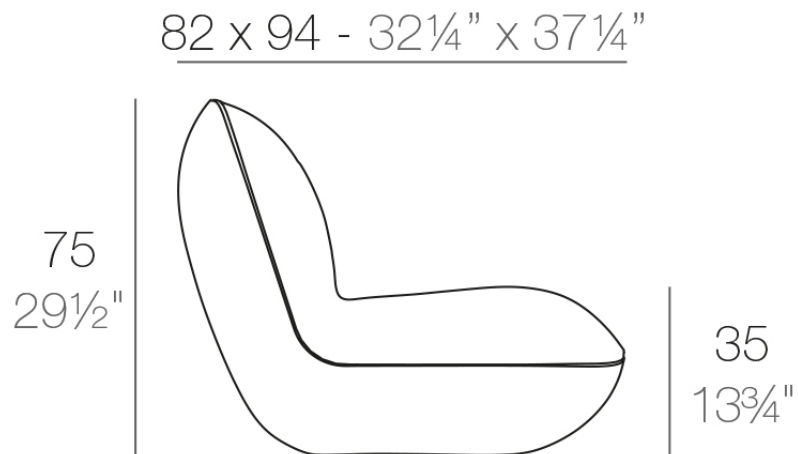

Info

Description

Made of polyethylene resin by rotational moulding. 100% Recyclable. Item suitable for indoor and outdoor use. Available in different finishes.

Weight: 16 Kg

PILLOW Butaca
PILLOW Lounge Chair