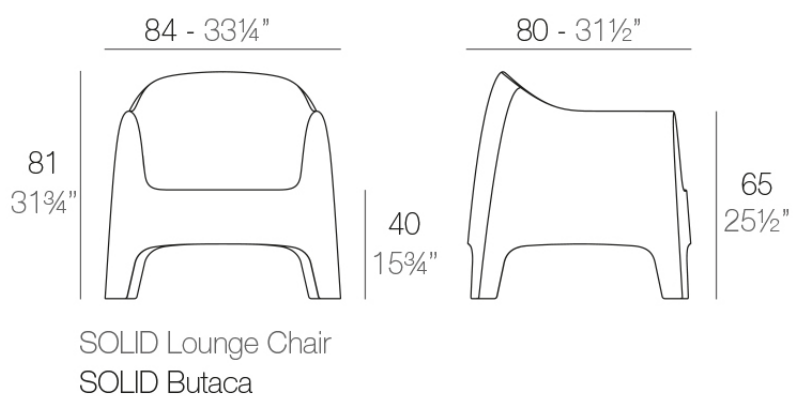

Info

Description

Made of injected polypropylene with mineral additives. Stackable. Available in several colors. Item suitable for indoor and outdoor use.

Weight: 13.5 Kg

Accessories

- **Fabric**

Fabric

Finishes