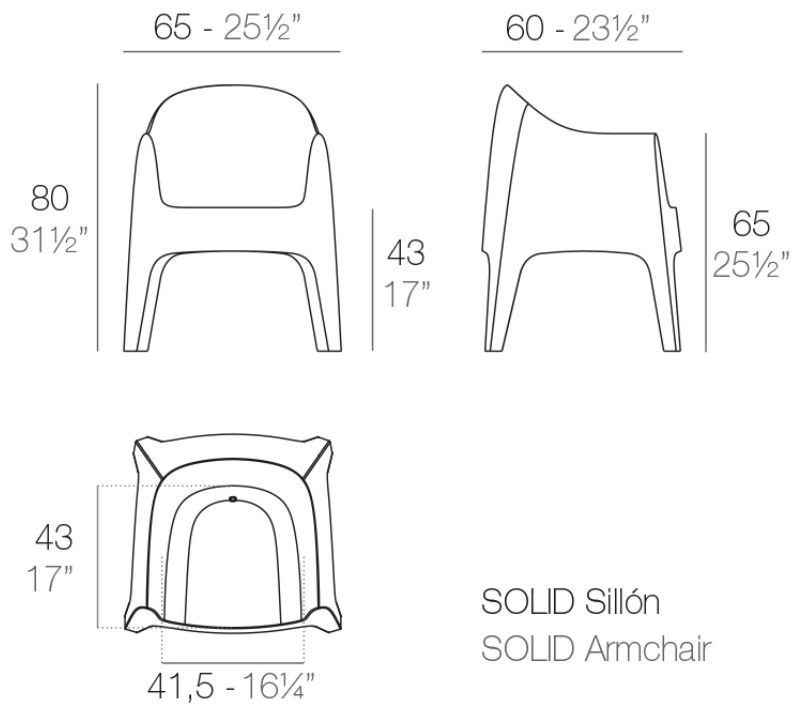

Info

Description

Made of injected polypropylene with mineral additives. Stackable. Available in several colors. Item suitable for indoor and outdoor use.

Weight: 7.5 Kg

Accessories

- **Fabric**

Fabric

Finishes