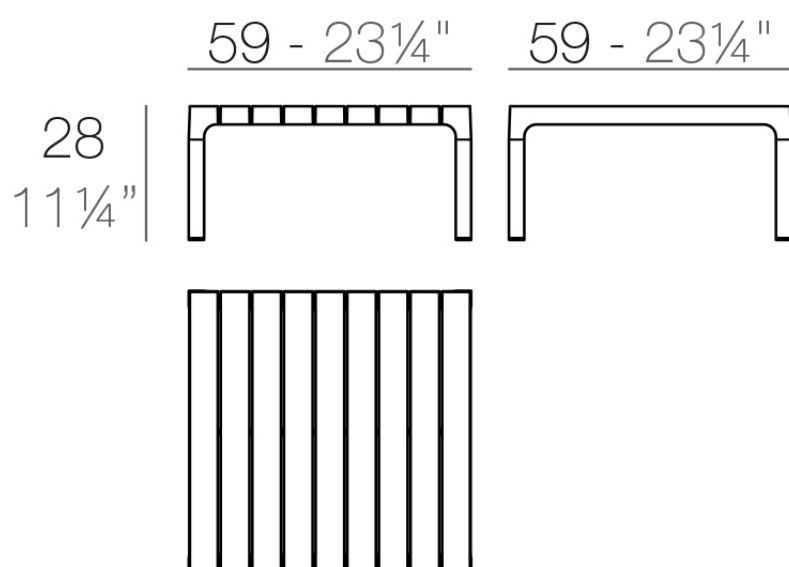

## Spritz table 59x59x28

by Archirivolto Design

Spritz outdoor furniture collection, designed by Archirivolto Design for Vondom. “The **white wooden fences lining the beach**, the small strips that follow each other, in their perfect geometry.” It’s this picture that inspired the collection, which is composed of the stolen details to this inspiration.

### Description

Weight: 4.64 Kg

SPRITZ Mesa Tumbona  
SPRITZ Sun Lounger Table