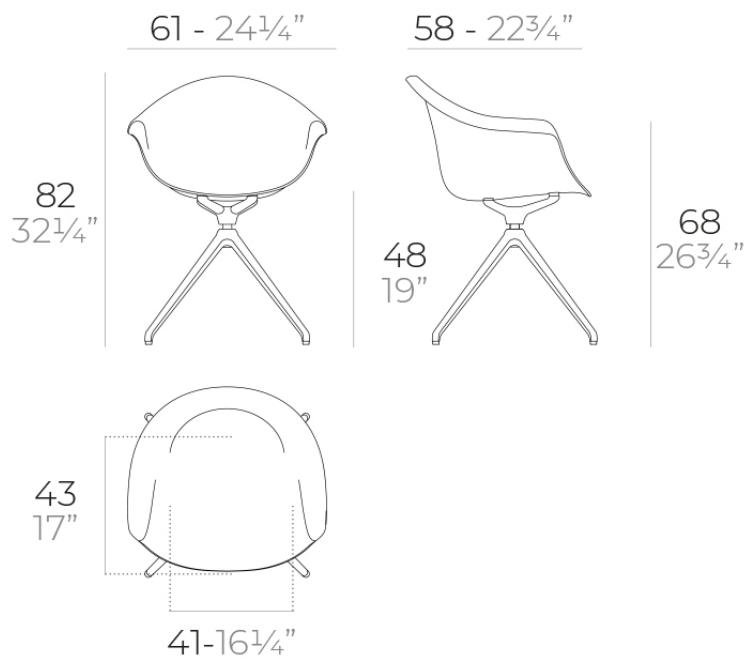

### Description

Made from polypropylene and reinforced with fiberglass manufactured by gas injection. Available in various colors. Suitable for indoor and outdoor use.

Weight: 8.6 Kg

INCASSO Sillón giratorio  
INCASSO Swivel Armchair