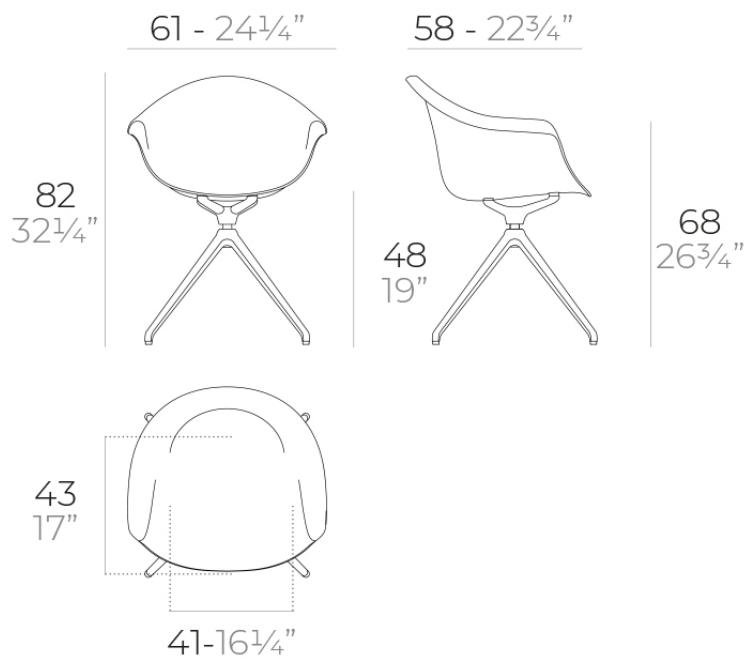

Info

Description

Made from polypropylene and reinforced with fiberglass manufactured by gas injection. Available in various colors. Suitable for indoor and outdoor use.

Weight: 8.6 Kg

INCASSO Sillón giratorio
INCASSO Swivel Armchair