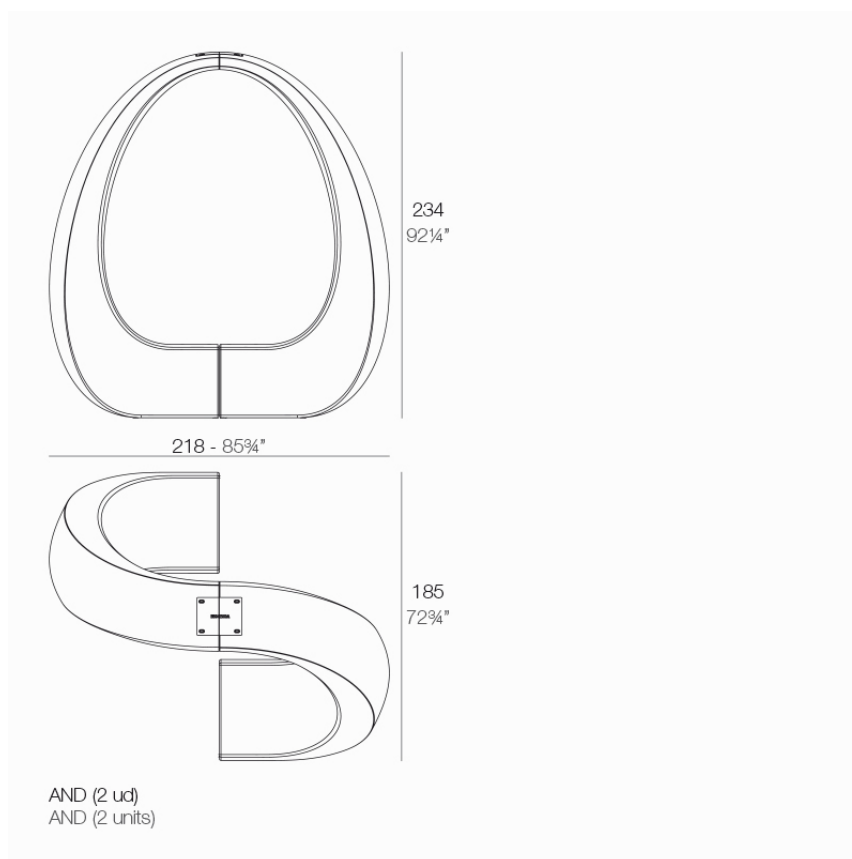

Info

Description

Made of polyethylene resin by rotational moulding. 100% Recyclable. Item suitable for indoor and outdoor use. Available in different finishes.

Weight: 87.22 Kg

Combinations

8 x 60007 AND - AND
8 x 60006 AND Banco - AND Bench