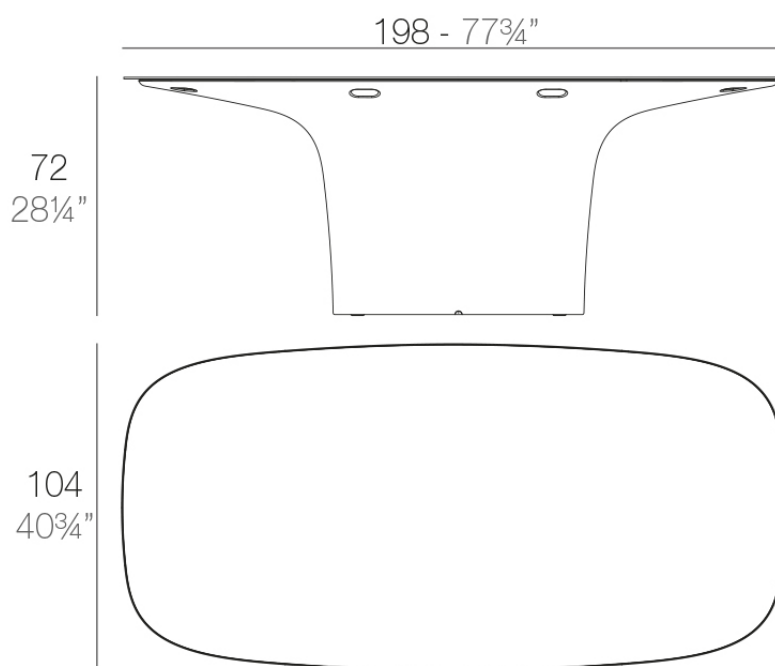

Info

Description

Made of polyethylene resin by rotational moulding. 100% Recyclable. Item suitable for indoor and outdoor use. Available in different finishes.

Weight: 84.82 Kg

UFO Mesa
UFO Table

Finishes

finishes