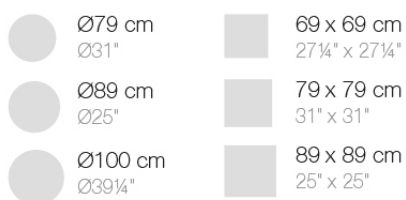

TABLE TOPS OPTIONS - OPCIONES SOBRES