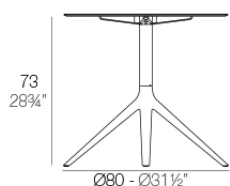

Info

Description

Extruded aluminum tube with cast aluminum base coated with epoxy baked painting. Item suitable for indoor and outdoor use. Table top not included.

Weight: 5.18 Kg

BASE 4 LEGS - BASE 4 PATAS