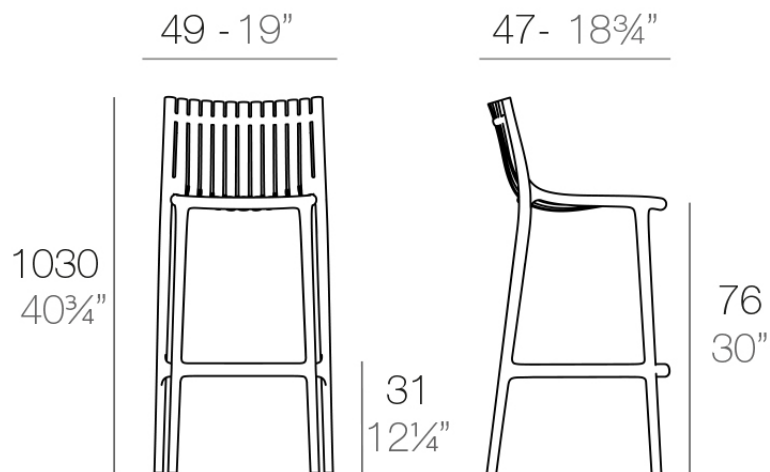

Info

Description

Made of injected polypropylene with fiber glass. Stackable. Available in several colors. Item suitable for indoor and outdoor use.

Weight: 6 Kg

IBIZA Taburete Alto 1030

IBIZA Bar Stool 40³/₄"