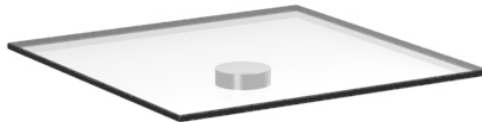

Table top 50x50 glass

by Ramón Esteve

Faz is a modular collection of outdoor furniture and planters designed by Ramón Esteve for Vondom. He is the architect of harmony, serenity, timelessness and universality, and he has created mineral and emphatic shapes that make Faz a design that contextualizes with homes and installations. An ambience, encircling as a result of the blissful combination of the material and lighting, so that the sole sensation would be its fusion.

Info

Description

Security temperate glass 10mm

Weight: 0.34 Kg

Finishes

tabletops

TEMPERED GLASS

Ref. 66028G

clear

Security temperate Glass, board thickness 10 mm