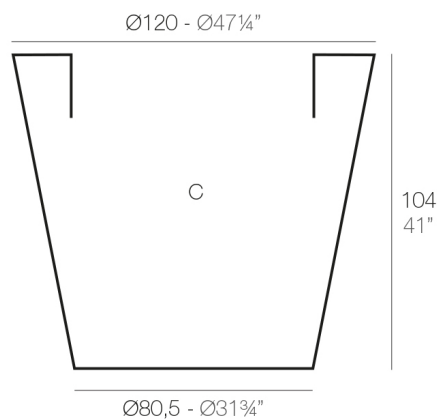

CONE POT Ø120×104

By MACETEROS

View online: <https://www.vondom.com/products/40612>

Features

Description

Pot made of polyethylene resin by rotational moulding. 100% Recyclable. Item suitable for indoor and outdoor use. Available in different finishes.

Weight

25 Kg

CONO Ø120 cm C = 820 L
CONO Ø47¼" C = 216¾ gal

FINISHES

SIMPLE

Ref. 40612

Matt finishes pot one wall

ICE
WHITE
BLACK
BRONZE
STEEL
ANTHRACITE
RED
PISTACHIO
ORANGE
KHAKI
NAVY
TAUPE
PLUM
ECRU