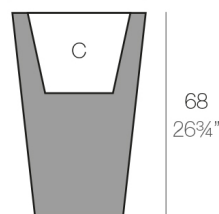

HIGH SQUARE CONE POT 45x45x68

By MACETEROS

View online: <https://www.vondom.com/products/41245A>

Features

Description

Pot made of polyethylene resin by rotational moulding. 100% Recyclable. Item suitable for indoor and outdoor use. Available in different finishes.

Weight

7.02 Kg

45x45 - 17 $\frac{3}{4}$ "x17 $\frac{3}{4}$ "

27x27 - 10 $\frac{3}{4}$ "x10 $\frac{3}{4}$ "

CONO CUADRADO ALTO 45 cm C = 32 L
SQUARE HIGH CONE 17 $\frac{3}{4}$ " C = 8 $\frac{1}{2}$ gal

FINISHES