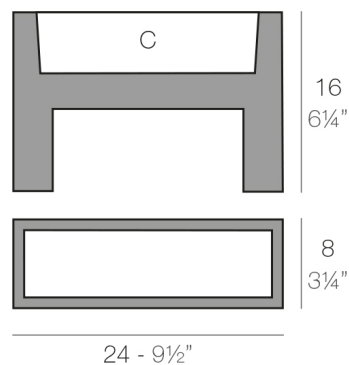

MURO 8x24x16

By MACETEROS

View online: <https://www.vondom.com/products/42608A>

Features

Description

Pot made of polyethylene resin by rotational moulding. 100% Recyclable. Item suitable for indoor and outdoor use. Available in different finishes.

Weight

0.45 Kg

MURO Nano 24 x 8 x 16 cm
WALL Nano 9½" x 3¼" x 6¼"

C = 1 L
C = ¼ gal

FINISHES

BASIC

Ref. 42608A

Matt Polyethylene