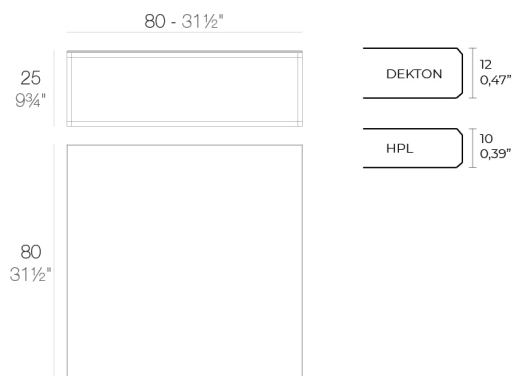

View online: <https://www.vondom.com/products/44317>

Features

Description

Item suitable for indoor and outdoor use.

Weight

14.3 Kg

PIXEL Mesa Baja 80x80x25
PIXEL Low Table 31½x31½x9¾

FINISHES