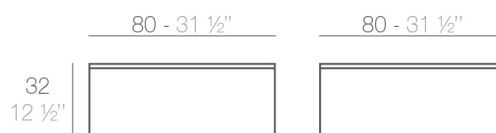

Weight

10 Kg

QUADRAT Mesa Baja 80 x 80
QUADRAT Low Table 31½" x 31½"

FINISHES

BASIC

Ref. 44418

Matt Polyethylene

- ICE
- WHITE
- BLACK
- BRONZE
- STEEL
- ANTHRACITE
- RED
- PISTACHIO
- ORANGE
- KHAKI
- NAVY
- PLUM
- TAUPE
- ECRU