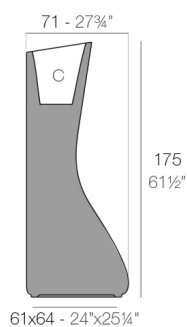

Weight

20 Kg

MELLIZA Macetero High C = 42 L
TWIN High Planter C = 11 gal

FINISHES

BASIC

Ref. 45002A

Matt Polyethylene

- ICE
- WHITE
- BLACK
- BRONZE
- STEEL
- ANTHRACITE
- RED
- PISTACHIO
- ORANGE
- KHAKI
- NAVY
- PLUM
- TAUPE
- ECRU