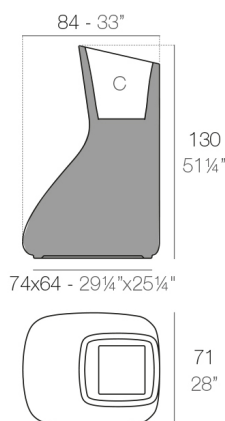

### Weight

20 Kg

MELLIZA Macetero Low C = 63 L  
TWIN Low Planter C = 16¾ gal