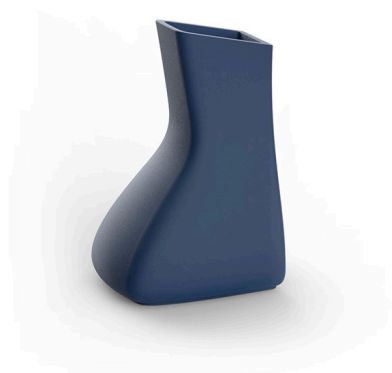

# NOMA MELLIZAS LOW

By Javier Mariscal

The NOMA collection, designed by Javier Mariscal for the Spanish brand VONDOM, is a group of outdoor items. There was an aim to create a new typology of furniture by combining the functions of a flowerpot and an outdoor table, and thus NOMA was born, a collection characterized by its originality and versatile nature. By asking the question "how do we sit down?" three different versions arose that could be adapted into three different environments: one for a chill-out scene, Low, completed with a very comfortable pouf out of the same collection; another to be used when seated in a chair or armchair, Medium; and another for a standing position or when sitting on a stool, High, ideal for the pleasure of enjoying a cup of wine outdoors. The first sketches showed natural shapes, which as the project developed leaned towards more architectural shapes that call to mind a column with a capital or a corbel.

### Description

Pot made of polyethylene resin by rotational moulding. 100% Recyclable. Item suitable for indoor and outdoor use. Available in different finishes.