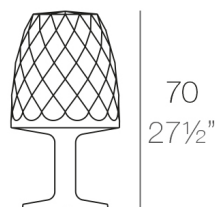

VASES FLOOR LAMP Ø38x70

By JM Ferrero

VASES, is made up of flowerpots, furniture and lighting designed by the Valencian designer JMFerrero. It's shapes were inspired by diamond cutting, producing pieces of clear-cut shapes and great style, creating a big visual impact.

View online: <https://www.vondom.com/products/47038A>

Features

Description

Made of polyethylene resin by rotational moulding. 100% Recyclable. Item suitable for indoor and outdoor use. Available in different finishes.

Weight

4.57 Kg

Ø38-Ø15"

VASES Lámpara 70
VASES Lamp 70

FINISHES

BASIC

Ref. 47055A

Matt Polyethylene