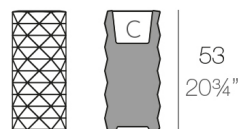

Weight

2.5 Kg

Ø25-Ø9 3/4"

MARQUIS Maceta Ø25x53 C = 4 L
MARQUIS Planter Ø9 3/4"x20 3/4" C = 1 gal

FINISHES

BASIC

Ref. 47082A

Matt Polyethylene