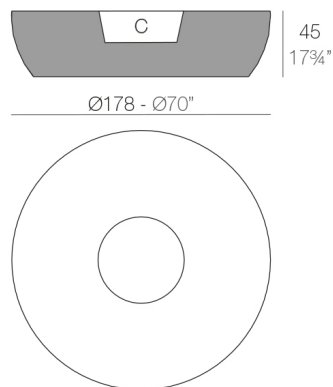

### Weight

60 Kg

VASES Isla. Grosor Acollchado Isla: 4 cm. C = Ø69 x 39 cm  
 VASES Island. Thick Cushion: 4 cm / 1 1/2" C = Ø27 1/4" x 15 1/4"