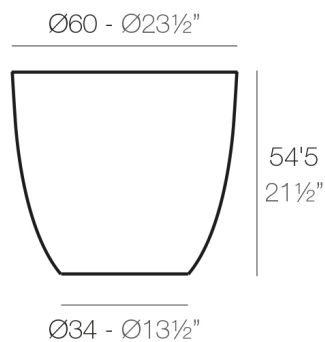

EASY BOWL Ø60×55 cm

By MACETEROS

View online: <https://www.vondom.com/products/48460>

Features

Description

3.7 Kg

CUENCO EASY Ø60 cm C = 120 L
EASY BOWL Ø23½" C = 32 gal

FINISHES