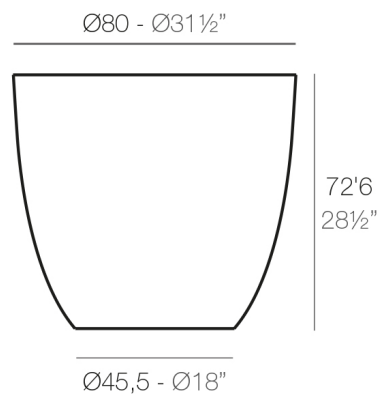

EASY BOWL Ø80x73 cm

By MACETEROS

View online: <https://www.vondom.com/products/48480>

Features

Description

9.2 Kg

CUENCO EASY Ø80 cm
EASY BOWL Ø31 1/2"

C = 220 L
C = 58 gal