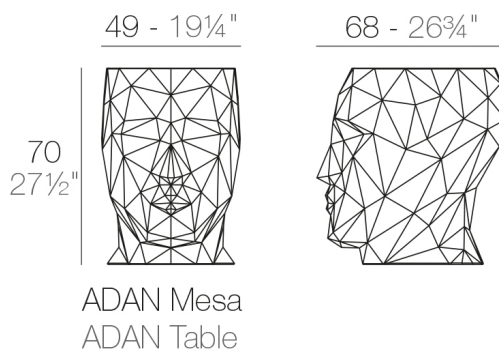

Weight

8.5 Kg

FINISHES

BASIC

Ref. 49062

Matt Polyethylene

- ICE
- WHITE
- BLACK
- BRONZE
- STEEL
- ANTHRACITE
- RED
- PISTACHIO
- ORANGE
- KHAKI
- NAVY
- TAUPE
- PLUM
- ECRU

BEIGE