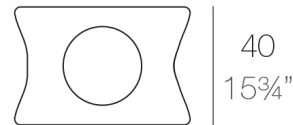

60-23 1/2"

PAL Maceta 60 C = 10 L
PAL Planter 60 C = 2 3/4 gal

FINISHES

SELF-WATERING

Ref. 51004R

Self-watering system included in all planters except those with basic finish

ICE
WHITE
BLACK
BRONZE
STEEL
ANTHRACITE
RED
PISTACHIO
ORANGE
KHAKI
NAVY
PLUM
TAUPE
ECRU