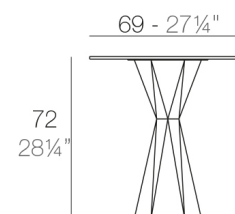

View online: <https://www.vondom.com/products/51009C>

Features

Description

Made of polyethylene resin by rotational moulding. 100% Recyclable. Item suitable for indoor and outdoor use. Available in different finishes. Tabletop with HPL.

Weight

51.56 Kg

VERTEX Mesa 70x70
VERTEX Table 27½"x27½"

FINISHES

BASIC

Ref. 51009C

Matt Polyethylene

- CLEAR
- WHITE
- BLACK
- BRONZE
- STEEL
- ANTHRACITE
- CHAMPANY
- RED
- PISTACHIO
- ORANGE
- KHAKI
- NAVY
- TAUPE
- PLUM