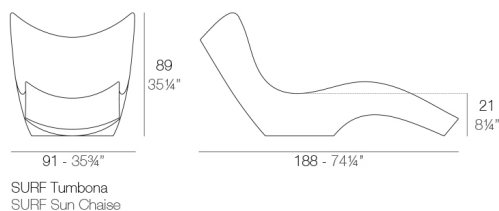

Weight

25.33 Kg

FINISHES

BASIC

Ref. 51011

Matt Polyethylene

- ICE
- WHITE
- BLACK
- BRONZE
- STEEL
- ANTHRACITE
- RED
- PISTACHIO
- ORANGE
- KHAKI
- NAVY
- TAUPE
- PLUM
- ECRU

BEIGE