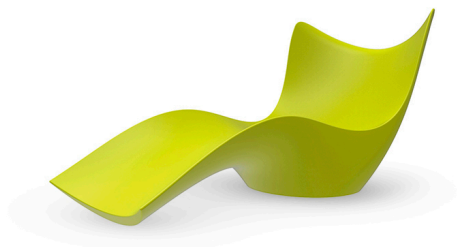

SURF SUN LOUNGER

By Karim Rashid

The flowing wave that composes the seat and leg rest of SURF alludes to a sense of calm. It is a soft swell in lux, a fluid gesture that changes as the light does. The method of its creator is to replace the World's canvas for a new well-being that invokes a calmness and casualness, that are driven by vibrant shapes which are refreshing, awakening, and elevating and are metaphors for a new global dynamism.

View online: <https://www.vondom.com/products/51011>

Features

Description

Made of polyethylene resin by rotational moulding. 100% Recyclable. Item suitable for indoor and outdoor use. Available in different finishes.

Weight

25.33 Kg

FINISHES

BASIC

Ref. 51011

Matt Polyethylene

- ICE
- WHITE
- BLACK
- BRONZE
- STEEL
- ANTHRACITE
- RED
- PISTACHIO
- ORANGE
- KHAKI
- NAVY
- TAUPE
- PLUM
- ECRU

BEIGE

LACQUERED

Ref. 51011F

Lacquered Polyethylene

- WHITE
- BLACK
- BRONZE
- STEEL
- ANTHRACITE
- RED
- PISTACHIO
- ORANGE
- KHAKI
- NAVY
- TAUPE
- PLUM
- ECRU
- BEIGE
- CHAMPANY

LIGHTING

LIGHT

Ref. 51011W

White internally lit unit with LED technology. Available only in matte ice white finish.