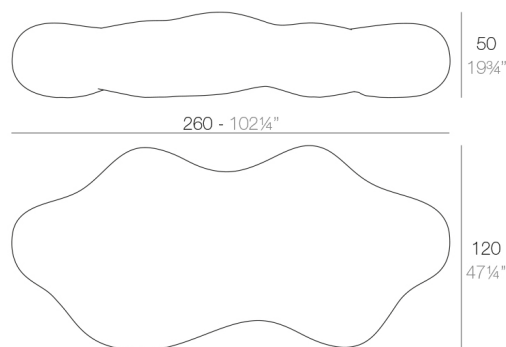

LAVA Banco
LAVA Bench

FINISHES

BASIC

Ref. 51012

Matt Polyethylene

- ICE
- WHITE
- BLACK
- BRONZE
- STEEL
- ANTHRACITE
- RED
- PISTACHIO
- ORANGE
- KHAKI
- NAVY
- TAUPE
- PLUM
- ECRU