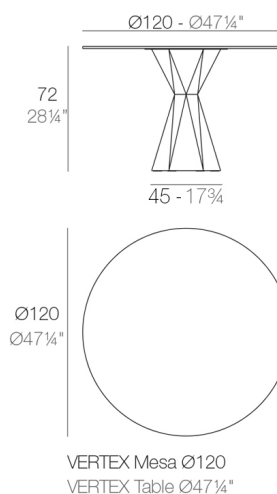

Weight

62.59 Kg

FINISHES

BASIC

Ref. 51020

Matt Polyethylene

- ICE
- WHITE
- BLACK
- BRONZE
- STEEL
- ANTHRACITE
- RED
- PISTACHIO
- ORANGE
- KHAKI
- NAVY
- TAUPE
- PLUM
- ECRU

BEIGE